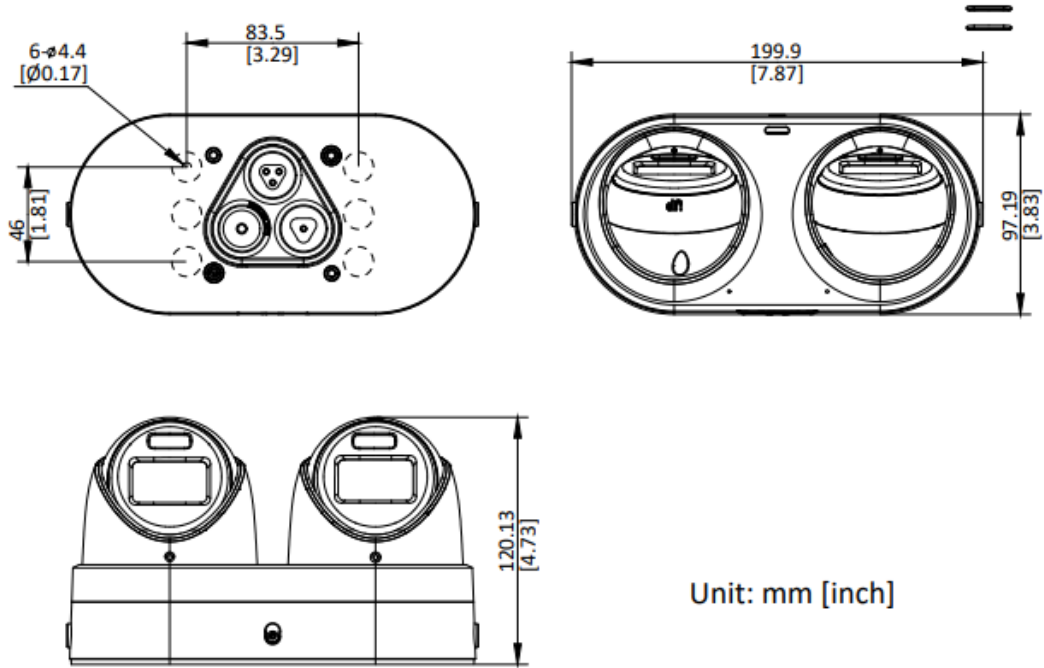

## ▪ Specification

Camera	
Image Sensor	Channel 1: 1/3" Progressive Scan CMOS, Channel 2: 1/3" Progressive Scan CMOS
Max. Resolution	Channel 1: 2688 × 1520, Channel 2: 2688 × 1520
Min. Illumination	Channel 1: Color: 0.005 Lux @ (F1.6, AGC ON), B/W: 0 Lux with IR, Channel 2: Color: 0.005 Lux @ (F1.6, AGC ON), B/W: 0 Lux with IR
Shutter Time	1/3 s to 1/100,000 s
Day & Night	Channel 1: IR cut filter, Channel 2: IR cut filter
Angle Adjustment	Channel 1: Pan: 0° to 360°, tilt: 0° to 75°, rotate: 0° to 360°, Channel 2: Pan: 0° to 360°, tilt: 0° to 75°, rotate: 0° to 360°
Lens	
Lens Type	Channel 1: 2-step zoom lens, motorized lens, 2.8 mm and 4 mm, Channel 2: 2-step zoom lens, motorized lens, 2.8 mm and 4 mm
Focal Length & FOV	Channel 1: 2.8 mm, horizontal FOV 99.3°, vertical FOV 52.9°, diagonal FOV 120.2° 4 mm, horizontal FOV 80.0°, vertical FOV 44.1°, diagonal FOV 94.0° Channel 2: 2.8 mm, horizontal FOV 99.3°, vertical FOV 52.9°, diagonal FOV 120.2° 4 mm, horizontal FOV 80.0°, vertical FOV 44.1°, diagonal FOV 94.0°
Lens Mount	Ø14
Iris Type	Fixed
Aperture	F1.6
Depth of Field	2.8 mm: 1.2 m to ∞ 4 mm: 1.5 m to ∞
DORI	
DORI	Channel 1: 2.8 mm, D: 66.6 m, O: 26.4 m, R: 13.3 m, I: 6.7 m 4 mm, D: 79.2 m, O: 31.4 m, R: 15.8 m, I: 7.9 m Channel 2: 2.8 mm, D: 66.6 m, O: 26.4 m, R: 13.3 m, I: 6.7 m 4 mm, D: 79.2 m, O: 31.4 m, R: 15.8 m, I: 7.9 m
Illuminator	
Supplement Light Type	IR, White Light
Supplement Light Range	IR: up to 30 m White Light: up to 30 m
Smart Supplement Light	Yes
IR Wavelength	850 nm
Video	
Main Stream	Channel 1 & Channel 2: 50 Hz: 25 fps (2688 × 1520, 1920 × 1080, 1280 × 720) 60 Hz: 30 fps (2688 × 1520, 1920 × 1080, 1280 × 720)

## Dimension